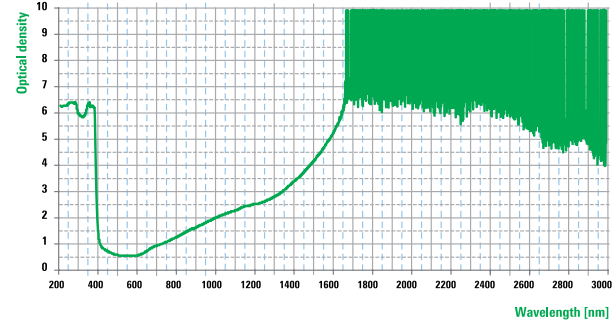

FILTER CODE: UL-1038

Filter	Full protection
Colour	Gray/Green
Material	Polycarbonate
VLT	25%
Aiming beam wavelength T%(λ) >10%	400-700 nm

MODEL	561	562	559G	546	5X7	616
FRAME STYLE						
ITEM CODE	NOT AVAILABLE	NOT AVAILABLE	NOT AVAILABLE	NOT AVAILABLE	5X7L.00.00.668	NOT AVAILABLE

Wavelength		OD	5X7
1300	1400	3	DI LB3
1400	3000	4	DI LB4
10000	11000	6	DI LB4